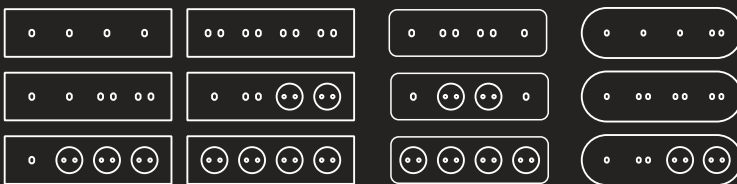

**Sockets**  
 French standard, 2P+Z  
 Schuko socket  
 British standard - USB

RJ 45 cat. 5, RJ 45 cat. 6, TV, SAT, HDMI, USB chargers (type A, C)

# Sample Configurations

Double frames horizontal

Double frames vertical

Tripple frames horizontal

Tripple frames vertical

Fourfold frames horizontal

Fourfold frames vertical

Fivefold frames horizontal