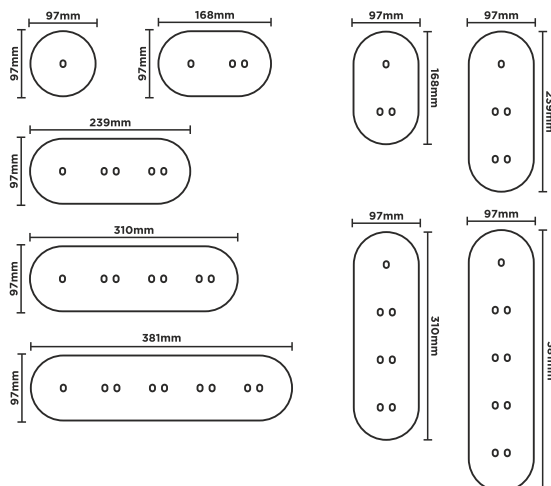

Thousands of frame, switch, and socket configurations

Frames ranging from single to five-fold

Custom configurations and colors available on request

Installation in standard Ø60mm wall installation boxes

## Dimensions