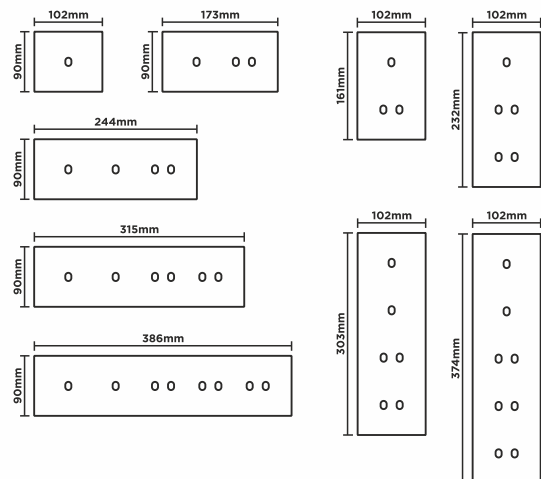

Thousands of frame, switch, and socket configurations

Frames ranging from single to five-fold

Custom configurations and colors available on request

Installation in standard Ø60mm wall installation boxes

## Dimensions