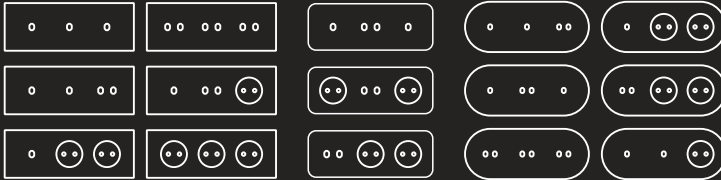

**Sockets**  
 French standard, 2P+Z  
 Schuko socket  
 British standard - USB

RJ 45 cat. 5, RJ 45 cat. 6, TV, SAT, HDMI, USB chargers (type A, C)

# Sample Configurations

Double frames horizontal

Double frames vertical

Tripple frames horizontal

Tripple frames vertical

Fourfold frames horizontal

Fourfold frames vertical

Fivefold frames horizontal