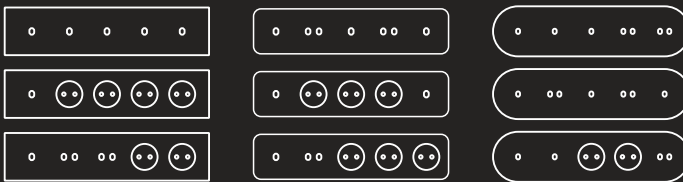

**Sockets**  
 French standard, 2P+Z  
 Schuko socket  
 British standard - USB

RJ 45 cat. 5, RJ 45 cat. 6, TV, SAT, HDMI, USB chargers (type A, C)

# Sample Configurations

Double frames horizontal

Double frames vertical

Tripple frames horizontal

Tripple frames vertical

Fourfold frames horizontal

Fourfold frames vertical

Fivefold frames horizontal