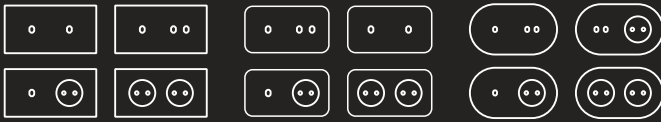

Sample Configurations

Double frames horizontal